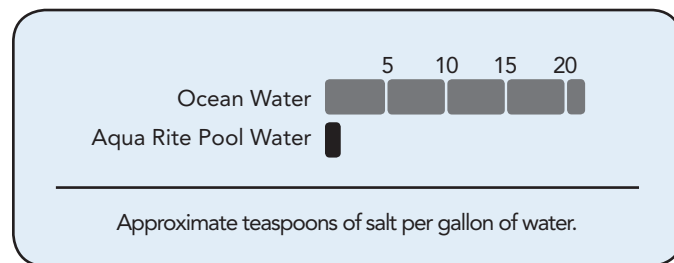

USE A MINIMAL AMOUNT OF SALT

A teaspoon of salt per gallon is all it takes. Salt won't wear out or evaporate; it's used over and over again. Day in and day out, you have fresh, pure chlorine introduced evenly throughout your swimming pool and spa. Salt-chlorinated water is perfect for plaster, pebble, vinyl and fiberglass pools up to 40,000 gallons.*