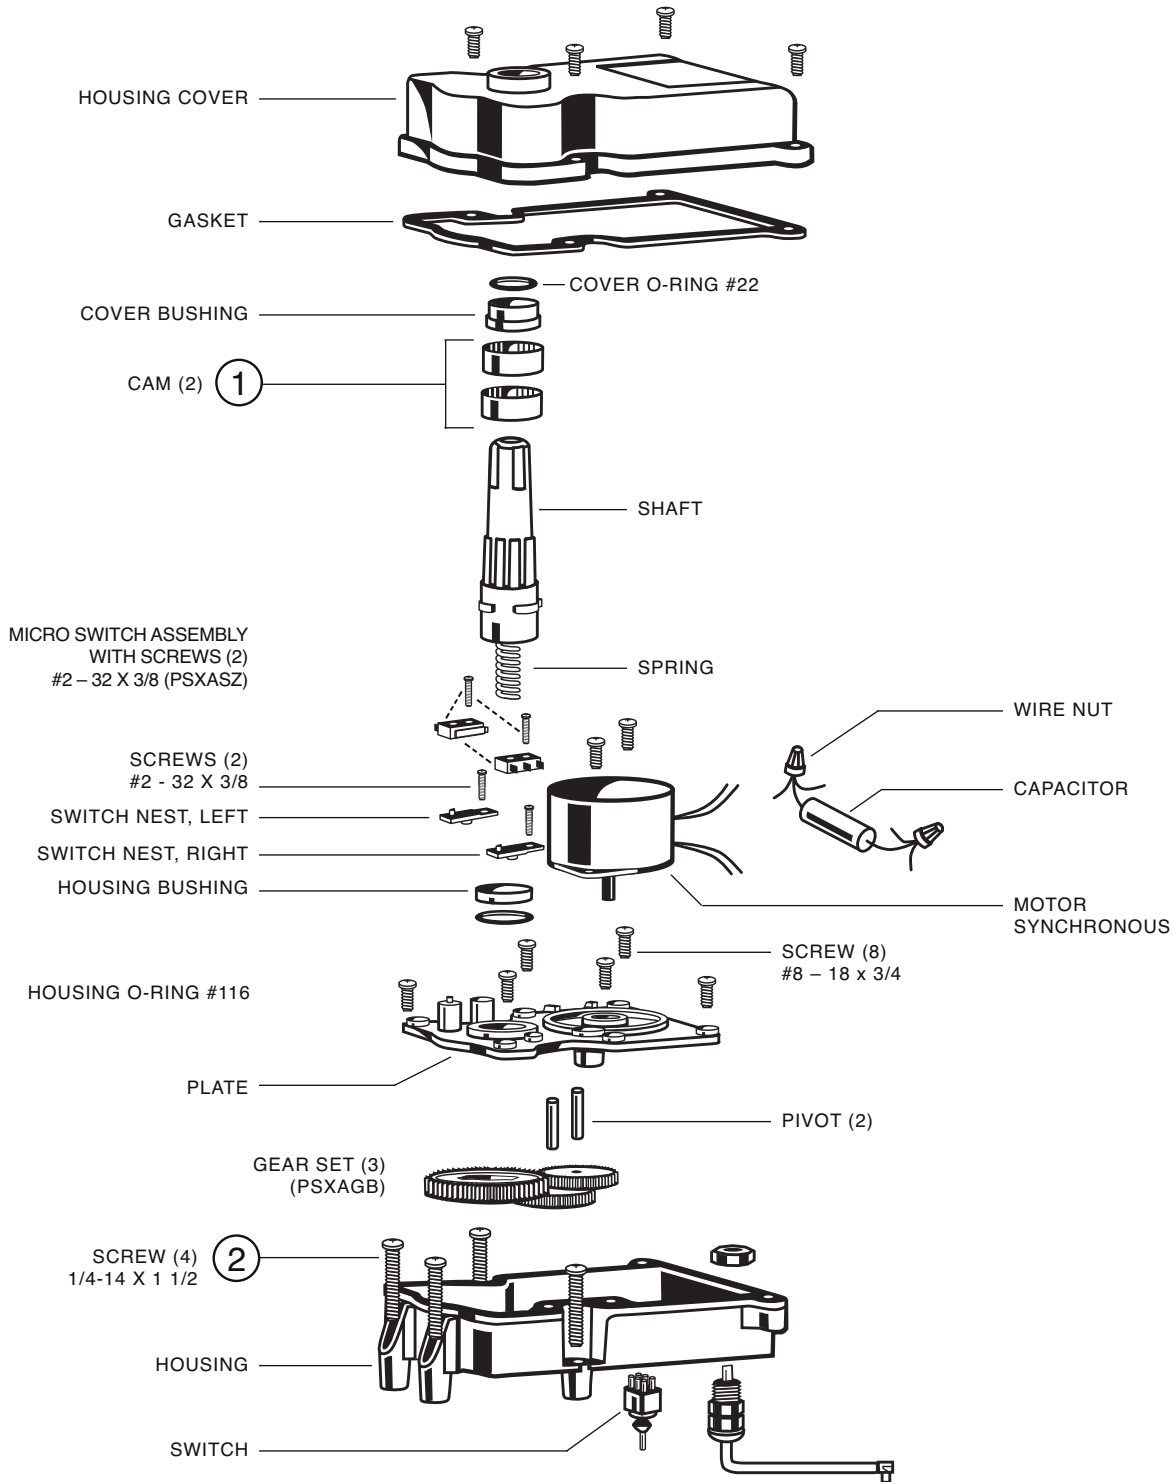

Goldline Actuator®

GVA REPLACEMENT PARTS

Parts Listing

Ref. No.	Part No.	Description	Ctn Qty.	No. Req'd
1	GLX-GVA-2CAM	Cams (Set of 2)	1	1
2	GLX-GVA-4SCR	Mounting Screws (Set of 4)	1	1