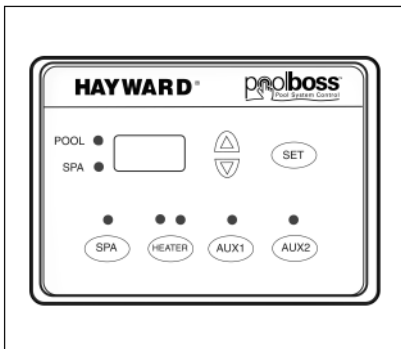

# Pool Boss – Pool/Spa Controls

REPLACEMENT PARTS

## Pool Boss Replacement Parts Listing

Model Number	Description	Ctn. Qty.
PSC2201	Pool Boss w/o breaker	1
PSC2201B	Pool Boss w/o breaker	1
PSC2202	Pool Boss w/breaker	1
PSC2202B	Pool Boss w/breaker	1
PSC2205	PSC2201 w/o actuator	1
PSC2207	PSC2202 w/o actuator	1
PSC2211	3 HP Relay	1
PSC2212	2-Speed Pump Kit	1
PSC2213	Time Clock	1
PSC2214	Fiber Optics Kit	1
PSC2215	Spa Panel w/50' Cord	1
PSC2216	Spa Panel w/100' Cord	1
PSC2217	Spa Panel w/150' Cord	1
PSC2221	Freeze Protection Kit	1
PSC2222	Water Temp Kit	1
PSC2223	Master Panel	1
PSC2223B	Master Panel for PSC2201B/PSC2202B	1
PSC2224	Circuit Board	1
PSC2224B	Circuit Board for PSC2201/PSC2202B	1
PSC2225	Transformer	1
PSC2225B	Transformer for PSC2201B/PSC2202B	1
PSC2226	Circuit Breaker Base	1
PSC2227	Ground Bar	1

Pool Boss

Controls

**NOTE:** If an older version of Pool Boss needs to be equipped with a spa side panel, then the control board and master panel must be changed to "B" version.